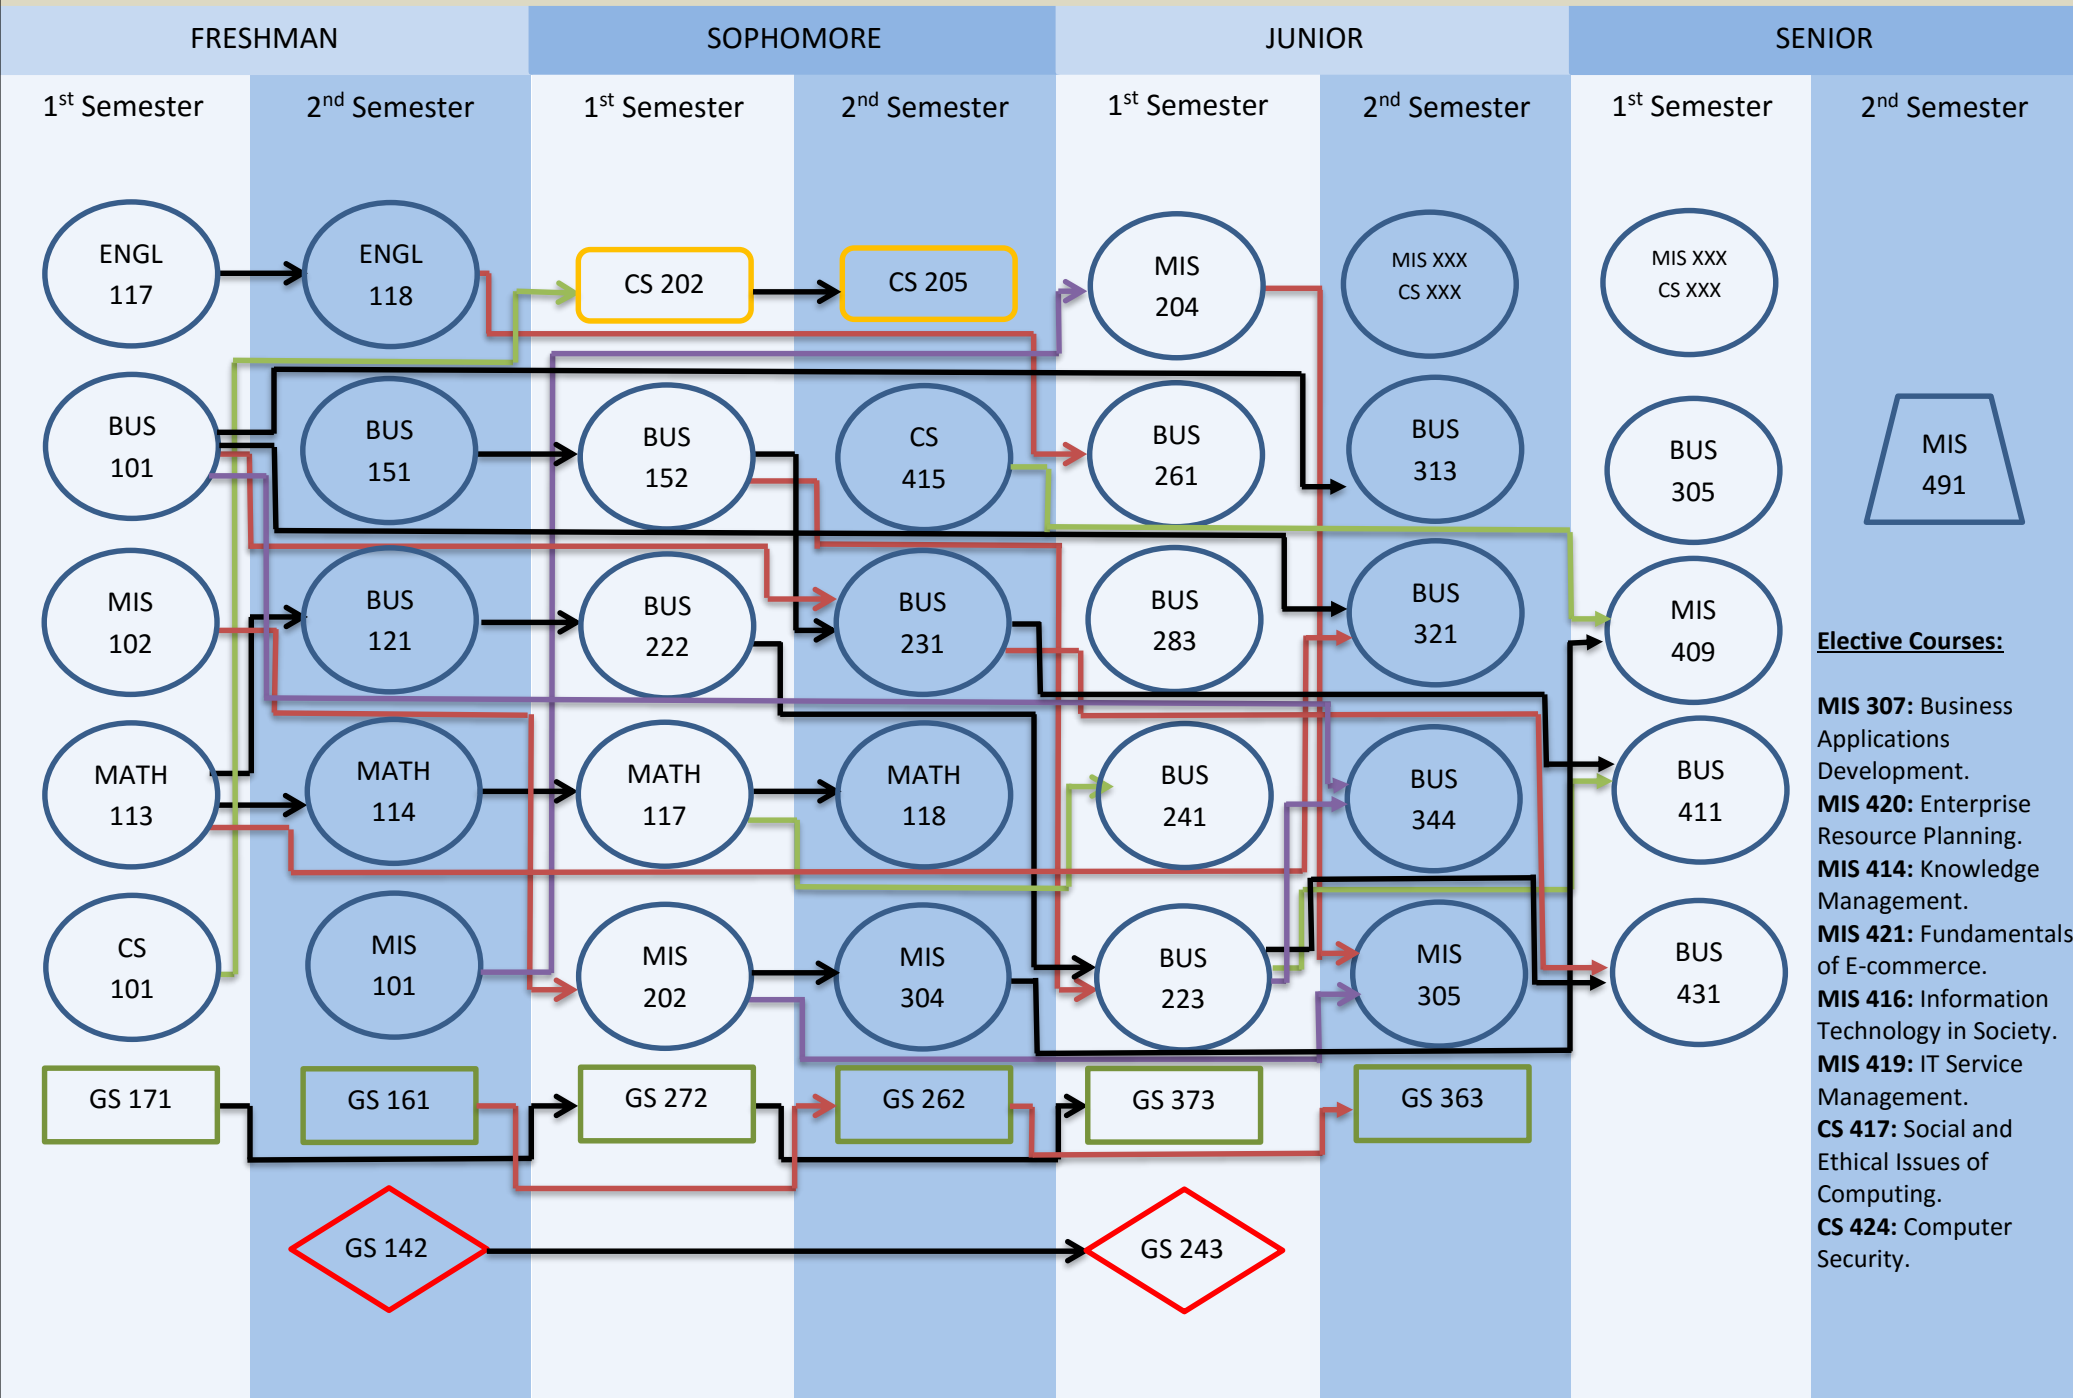

MIS FLOW CHART

Elective Courses:

- MIS 307:** Business Applications Development.
- MIS 420:** Enterprise Resource Planning.
- MIS 414:** Knowledge Management.
- MIS 421:** Fundamentals of E-commerce.
- MIS 416:** Information Technology in Society.
- MIS 419:** IT Service Management.
- CS 417:** Social and Ethical Issues of Computing.
- CS 424:** Computer Security.

◇ 1 Credit Hour
 2 Credit Hour
 ○ 3 Credit Hour
 4 Credit Hour
 ▤ 6 Credit Hour, Field Training
 MIS XXX CS XXX (Elective from MIS Approved list)